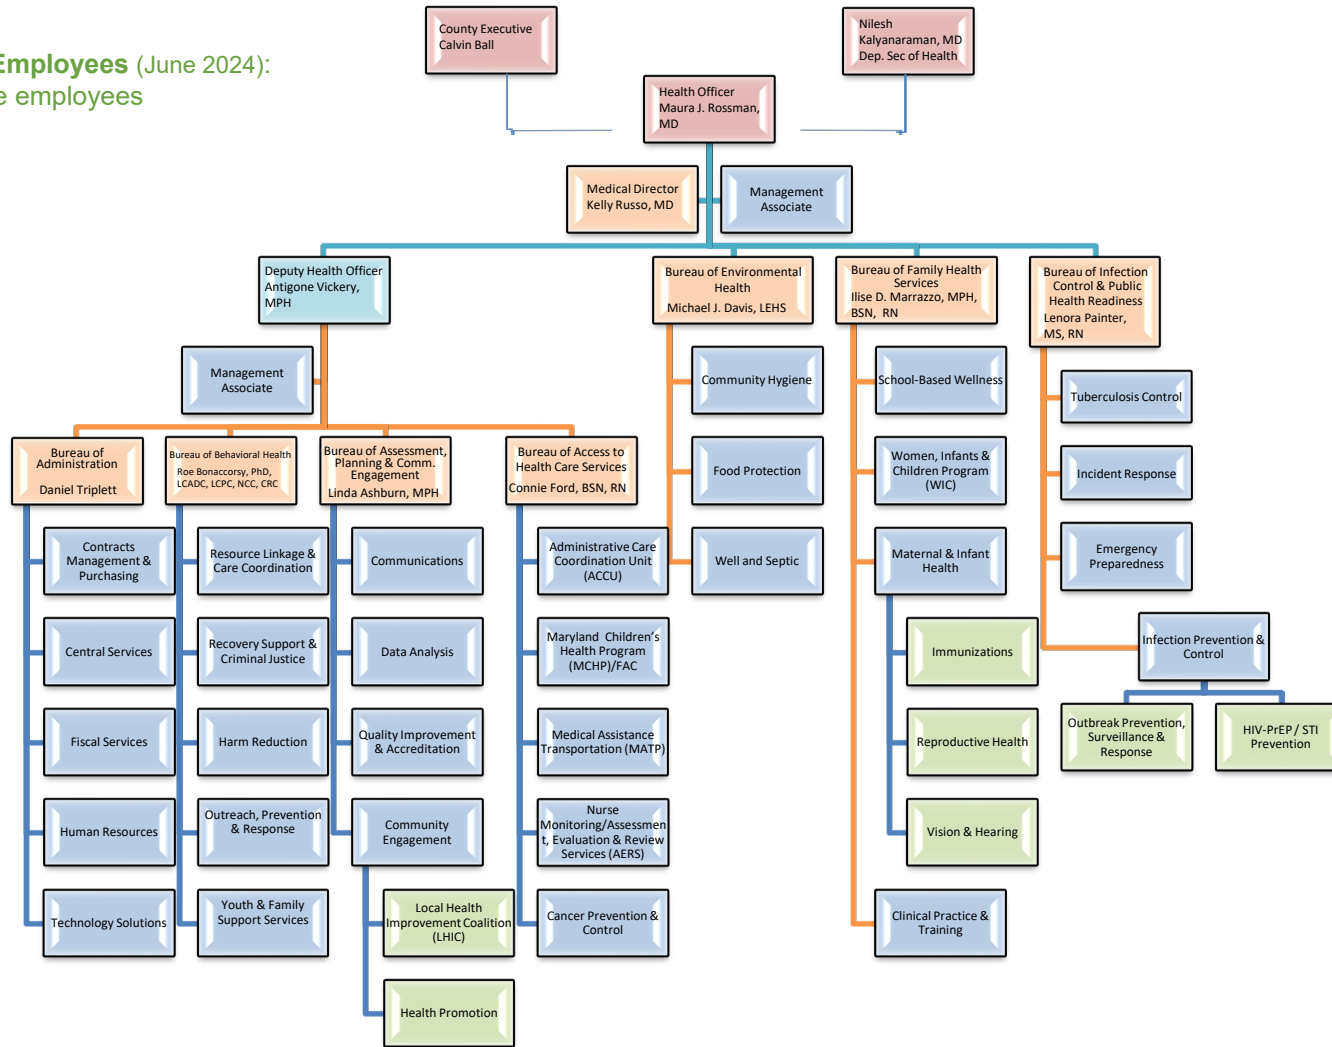

HOWARD COUNTY HEALTH DEPARTMENT OVERVIEW

Number of Employees (June 2024):
261 - all state employees

Howard County Population (2022)
335,411

howardcountymd.gov/HCHDOrgChart