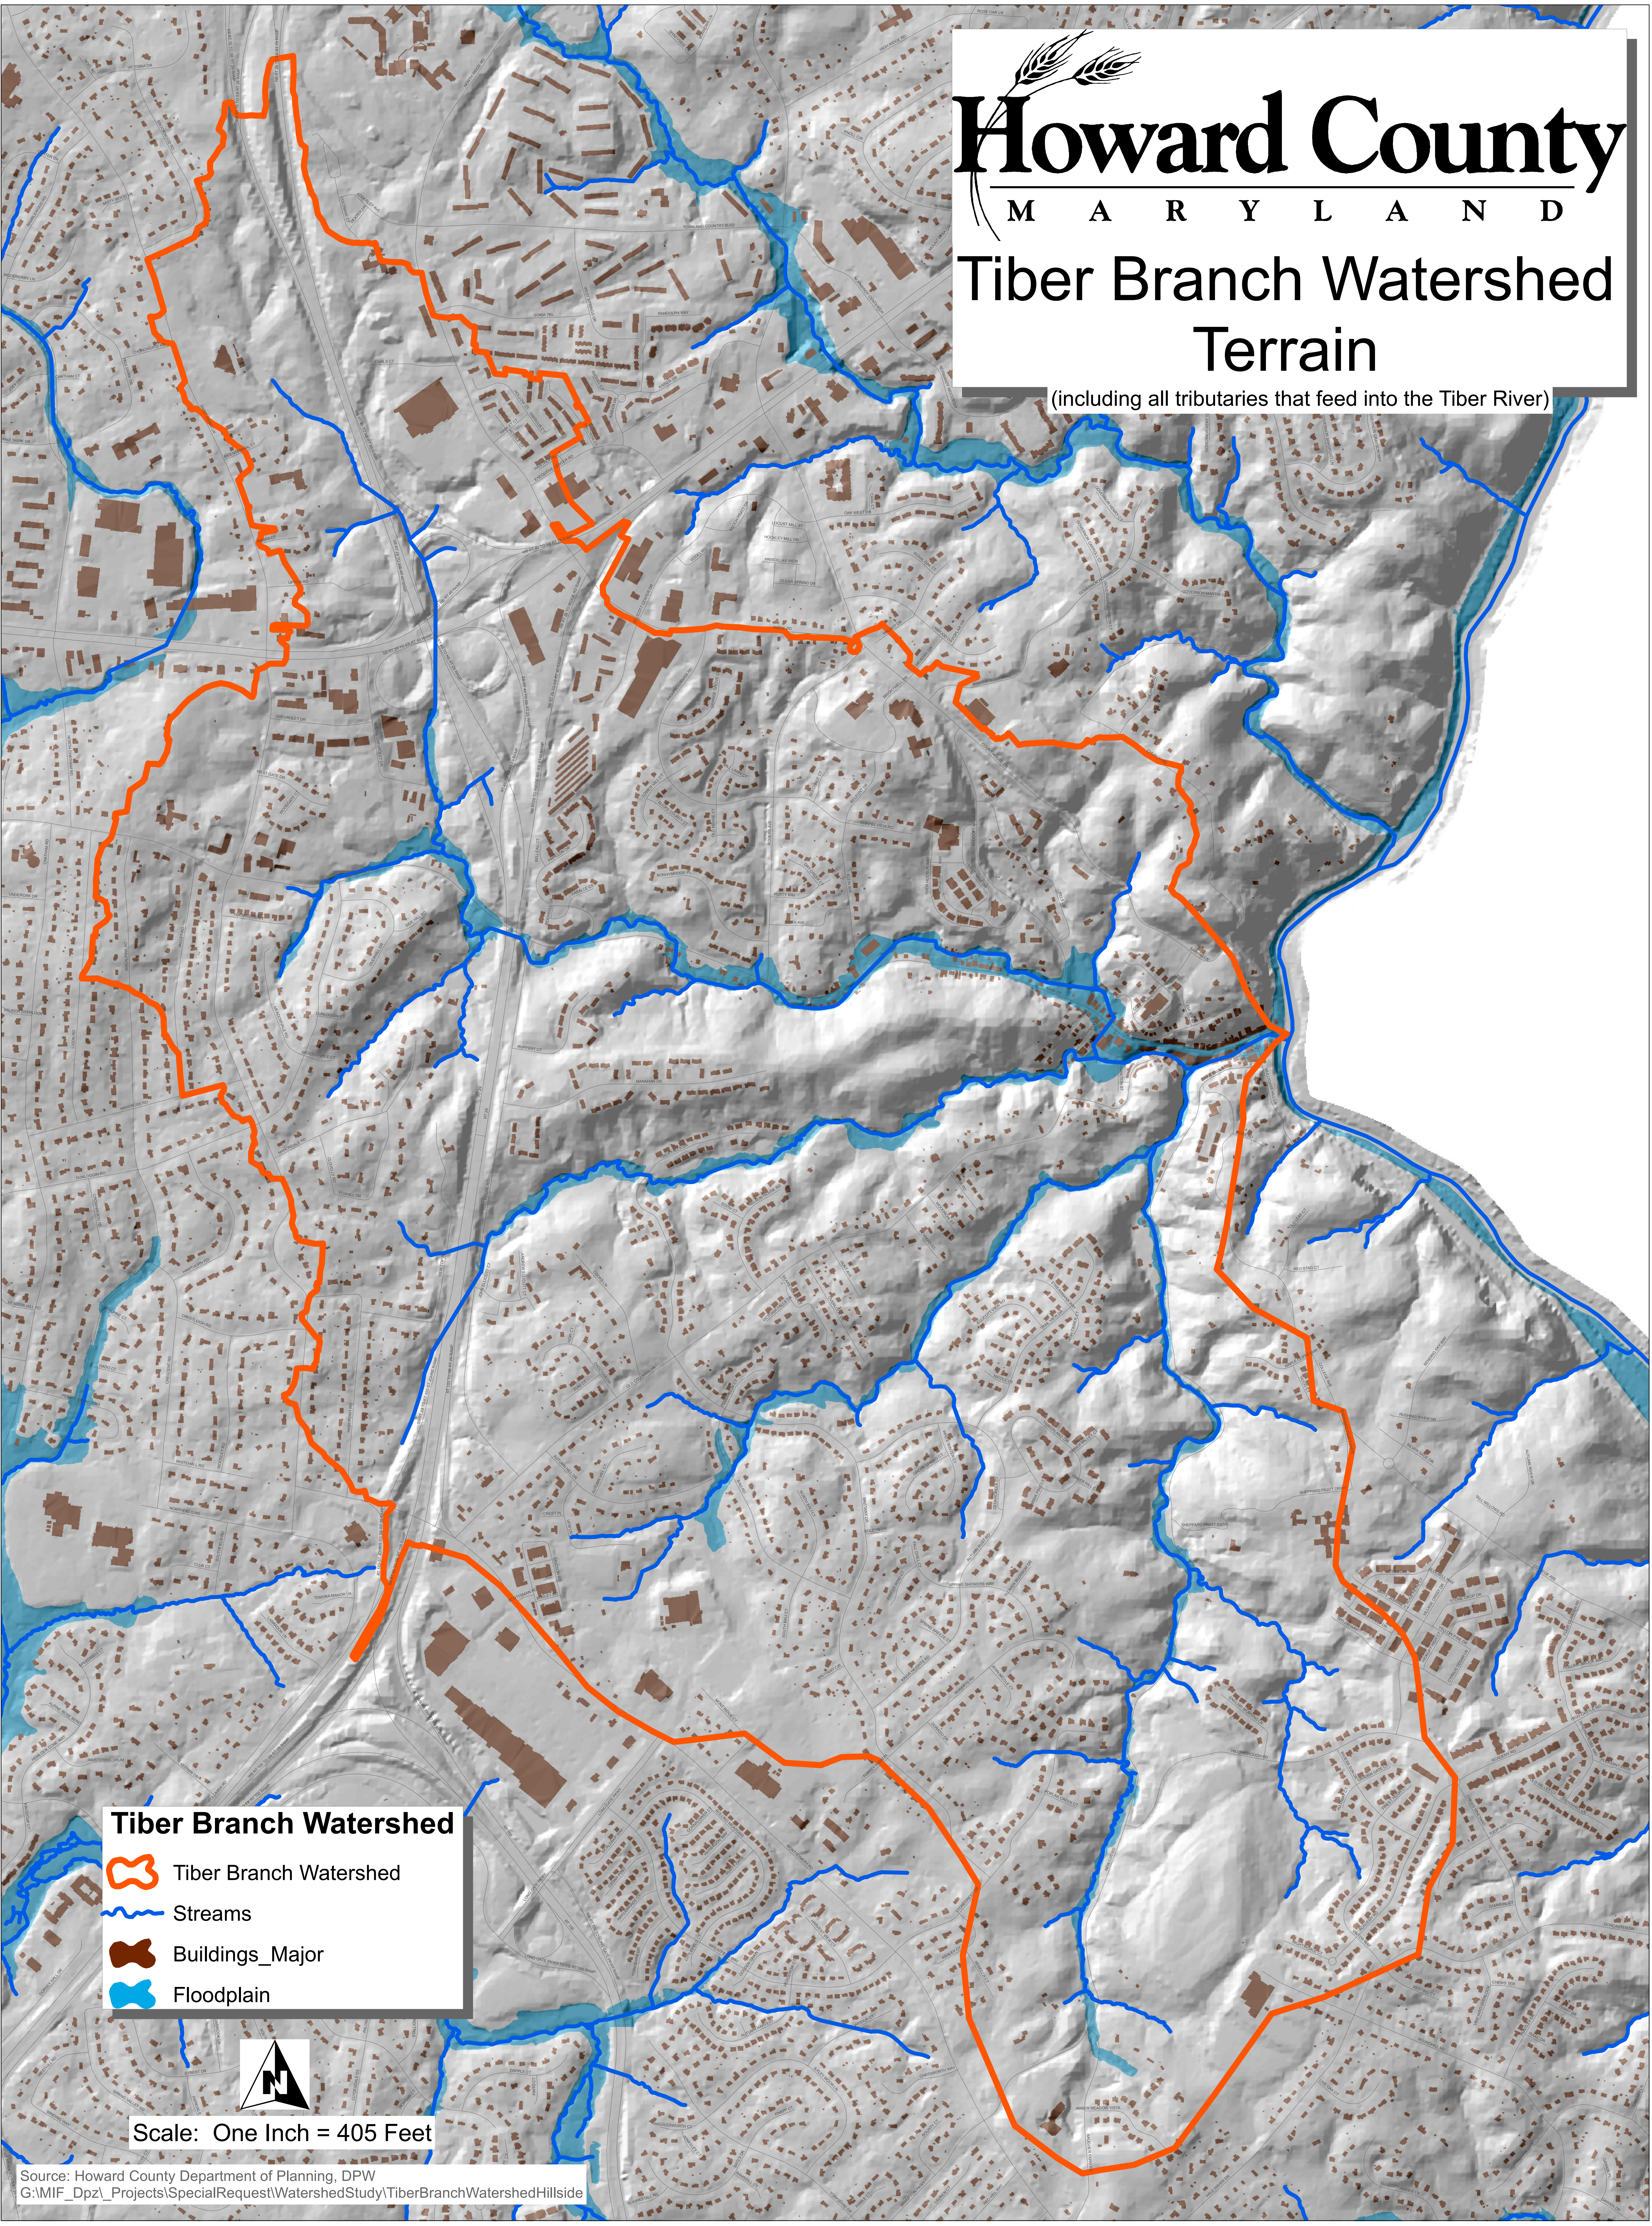

Howard County

M A R Y L A N D

Tiber Branch Watershed Terrain

(including all tributaries that feed into the Tiber River)

Tiber Branch Watershed

-  Tiber Branch Watershed
-  Streams
-  Buildings_Major
-  Floodplain

Scale: One Inch = 405 Feet