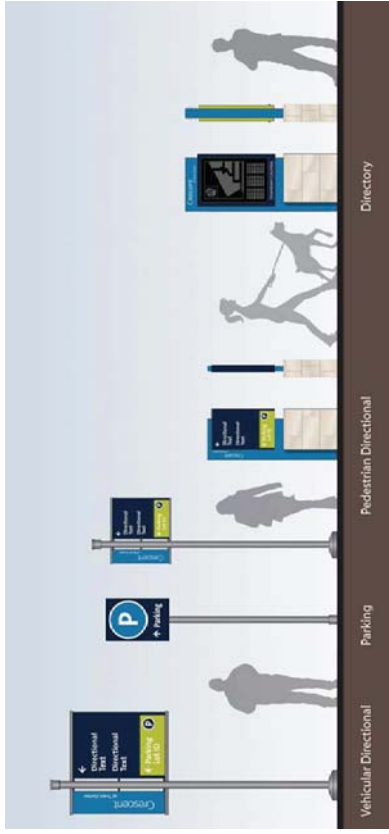

ARTS LOBBY LOOKING NORTH

ARTS LOBBY LOOKING SOUTH

DESIGN COLLECTIVE

LEGEND

| | |
|---------------------------------------|-------------|
| ■ | CCTA |
| ■ | HCAC |
| ■ | SHARED |
| ■ | RESIDENTIAL |
| ■ | SERVICE |

SIGNAGE PLAN

SITE CIRCULATION

LEGEND

- PEDESTRIAN DIRECTIONAL SIGNAGE
- VEHICULAR DIRECTIONAL SIGNAGE
- PERMANENT ID SIGNAGE

SIGNAGE

KEY PLAN

1- WEST ELEVATION

BUILDING ELEVATIONS