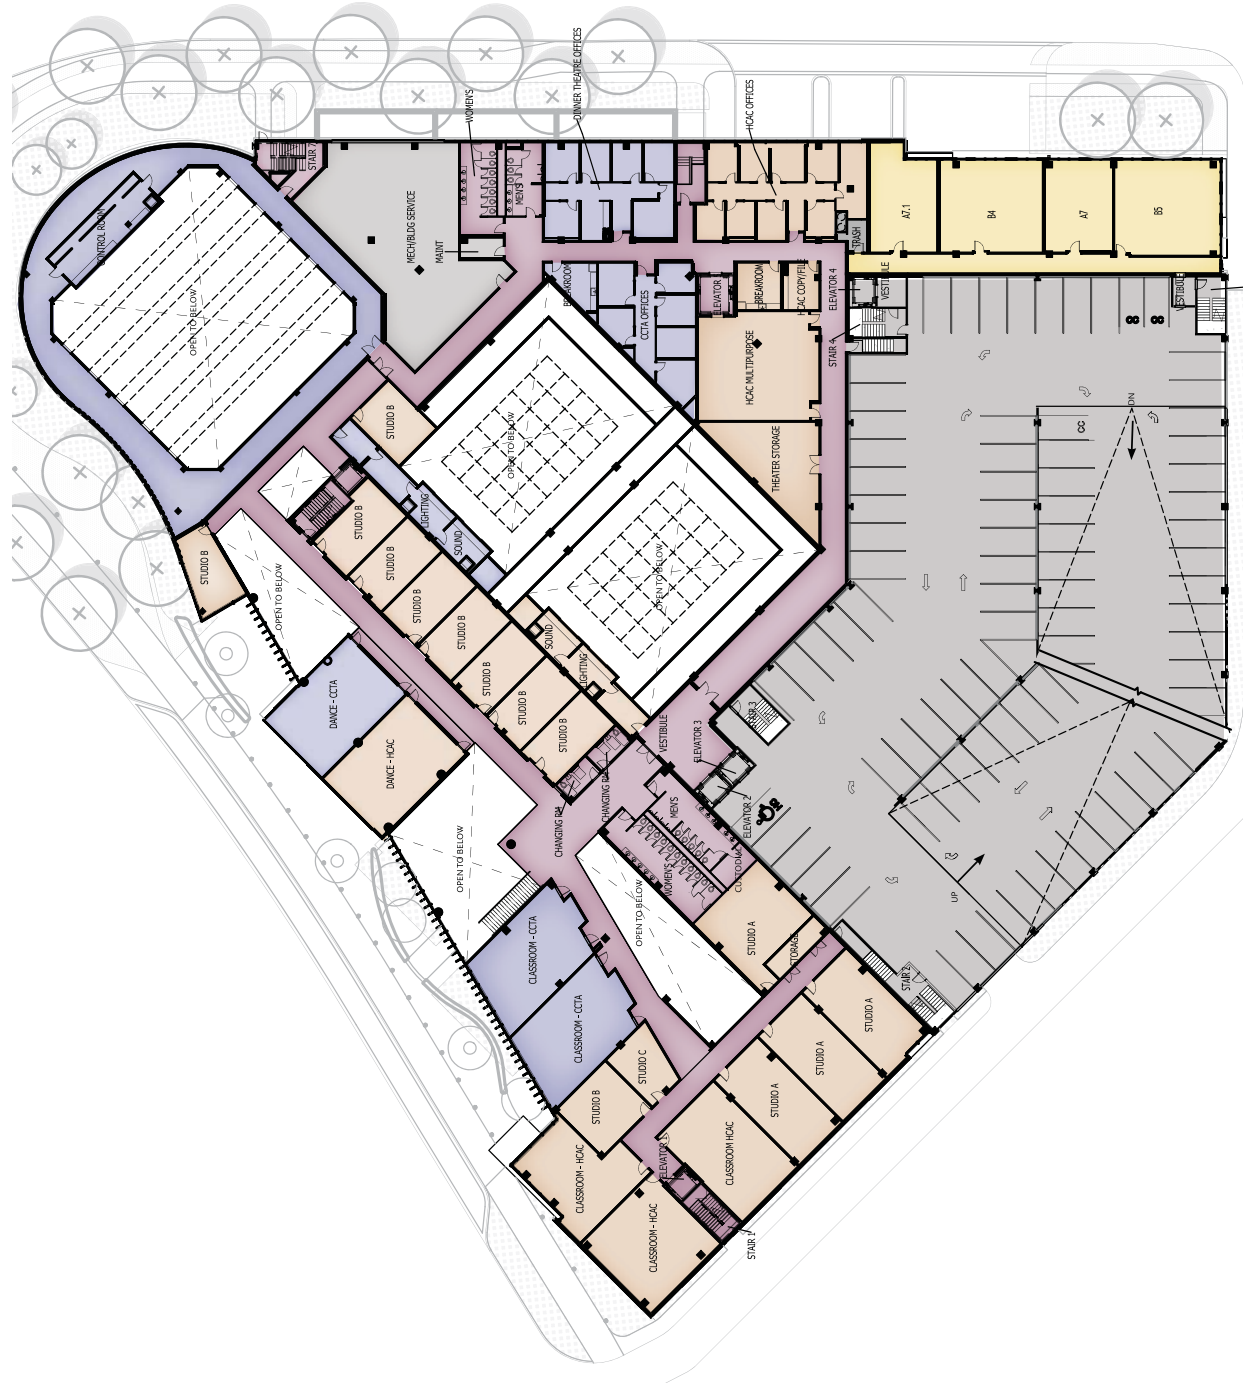

DESIGN COLLECTIVE

EXTERIOR APPROACH-ALONG SOUTH ENTRANCE RD.

DESIGN COLLECTIVE

EXTERIOR EXPERIENCE - SOUTH ON N-S CONNECTOR

EXTERIOR EXPERIENCE - NORTH ON N-S- CONNECTOR

EXTERIOR APPROACH - OVERALL

DESIGN COLLECTIVE

PUBLIC TERRACE PLAN

LEGEND

| | |
|---------------------------------------|-------------|
| ■ | CCTA |
| ■ | HCAC |
| ■ | SHARED |
| ■ | RESIDENTIAL |
| ■ | SERVICE |

LEGEND

- CCTA
- HCAC
- SHARED
- RESIDENTIAL
- SERVICE

ARTS LOBBY LOOKING NORTH

ARTS LOBBY LOOKING SOUTH

DESIGN COLLECTIVE

LEGEND

| | |
|---------------------------------------|-------------|
| ■ | CCTA |
| ■ | HCAC |
| ■ | SHARED |
| ■ | RESIDENTIAL |
| ■ | SERVICE |

2- EAST ELEVATION

SCALE 1"=30'

1- NORTH ELEVATION

BUILDING ELEVATIONS

2- SOUTH AND SOUTHEAST ELEVATION

SCALE 1"=30'

THE NEW
CULTURAL
CENTER

DESIGN COLLECTIVE