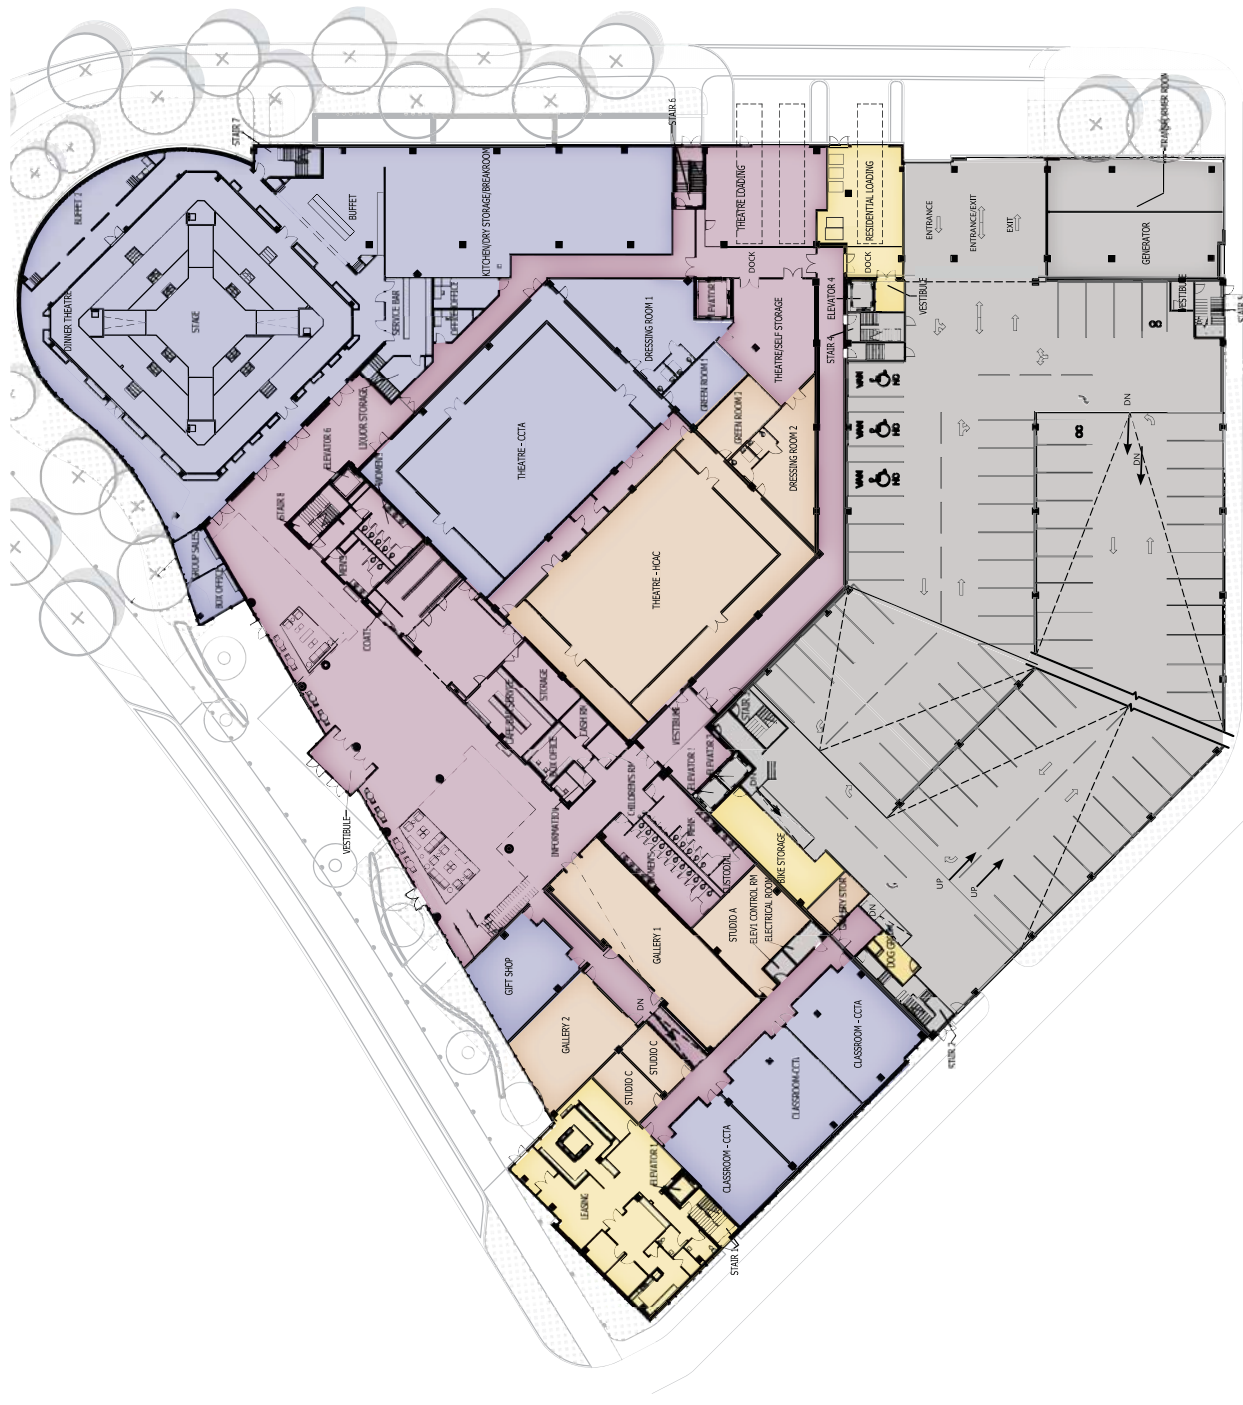

DESIGN COLLECTIVE

EXTERIOR APPROACH-ALONG SOUTH ENTRANCE RD.

DESIGN COLLECTIVE

EXTERIOR EXPERIENCE - SOUTH ON N-S CONNECTOR

EXTERIOR EXPERIENCE - NORTH ON N-S- CONNECTOR

EXTERIOR APPROACH - OVERALL

DESIGN COLLECTIVE

PUBLIC TERRACE PLAN

LEGEND

| | |
|---------------------------------------|-------------|
| ■ | CCTA |
| ■ | HCAC |
| ■ | SHARED |
| ■ | RESIDENTIAL |
| ■ | SERVICE |

LEGEND

- CCTA
- HCAC
- SHARED
- RESIDENTIAL
- SERVICE

ARTS LOBBY LOOKING NORTH

ARTS LOBBY LOOKING SOUTH

DESIGN COLLECTIVE

LEGEND

| | |
|---------------------------------------|-------------|
| ■ | CCTA |
| ■ | HCAC |
| ■ | SHARED |
| ■ | RESIDENTIAL |
| ■ | SERVICE |