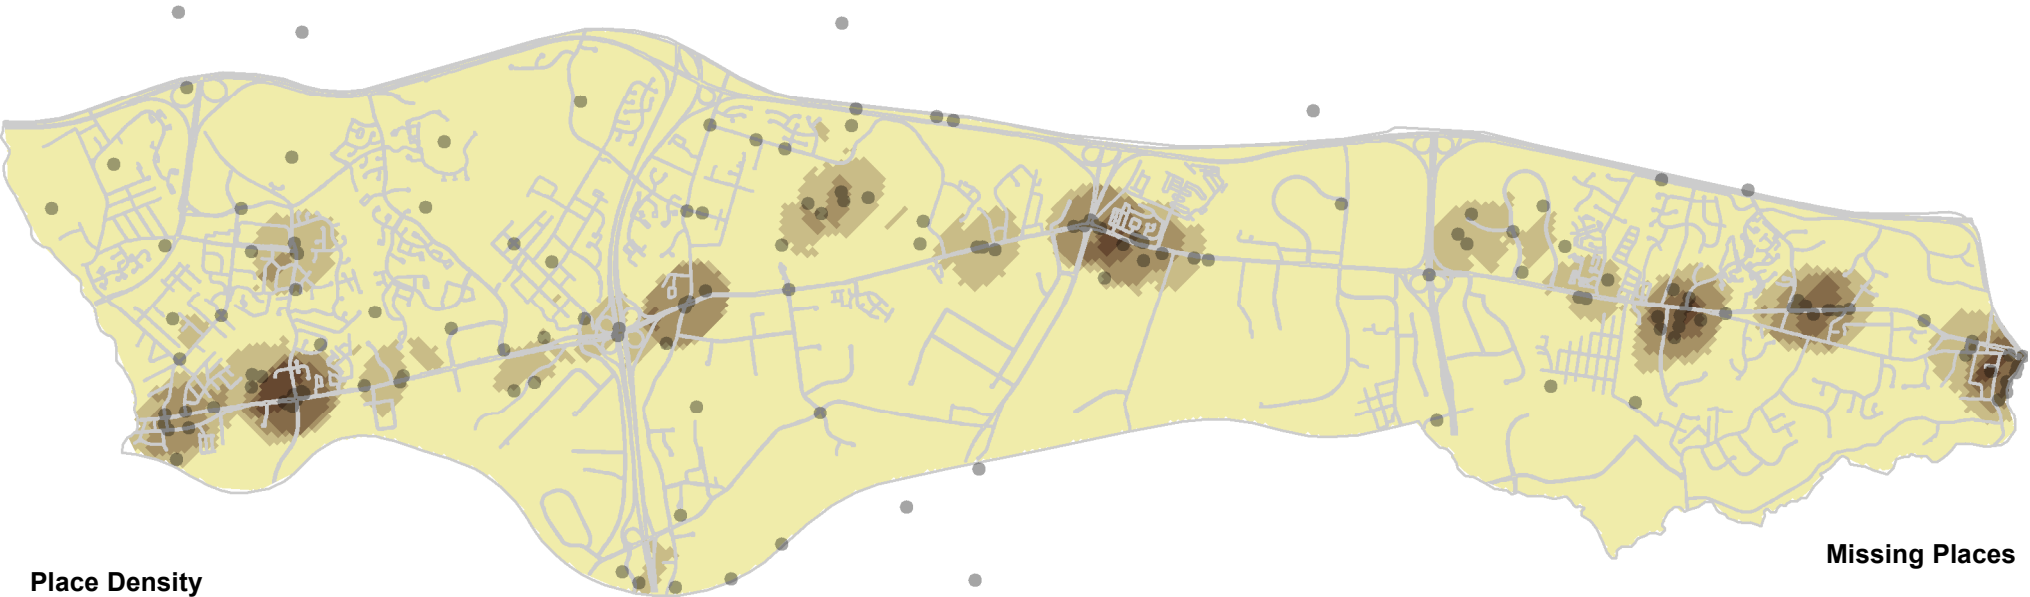

Special Places

Missing Places

Place Density

- Low
- Medium Low
- Medium
- Medium High
- High

Note
 This density map is a visual representation of the proximity of mapped points received during the exercise. The density is graphically displayed using a color ramp, which is segmented to display less dense areas in the lightest color and the densest areas in the darkest color.