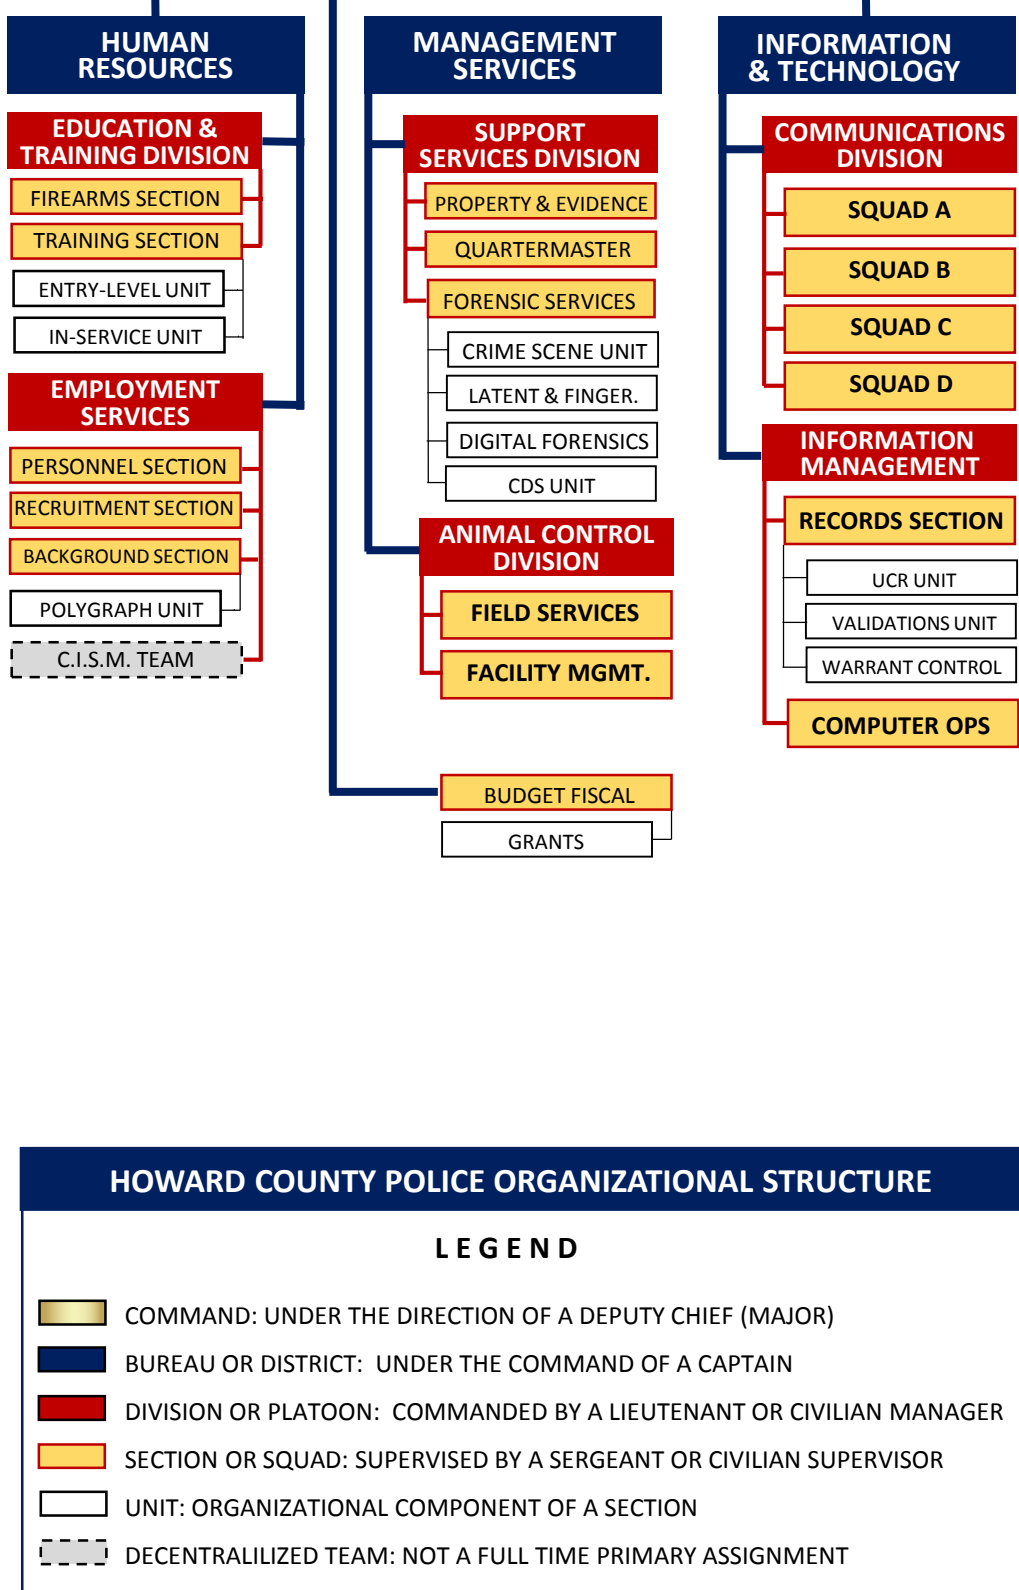

CHIEF OF POLICE

OPERATIONS COMMAND

INVESTIGATIONS & SPECIAL OPERATIONS COMMAND

ADMINISTRATION COMMAND

HOWARD COUNTY POLICE ORGANIZATIONAL STRUCTURE

LEGEND

- COMMAND: UNDER THE DIRECTION OF A DEPUTY CHIEF (MAJOR)
- BUREAU OR DISTRICT: UNDER THE COMMAND OF A CAPTAIN
- DIVISION OR PLATOON: COMMANDED BY A LIEUTENANT OR CIVILIAN MANAGER
- SECTION OR SQUAD: SUPERVISED BY A SERGEANT OR CIVILIAN SUPERVISOR
- UNIT: ORGANIZATIONAL COMPONENT OF A SECTION
- DECENTRALIZED TEAM: NOT A FULL TIME PRIMARY ASSIGNMENT