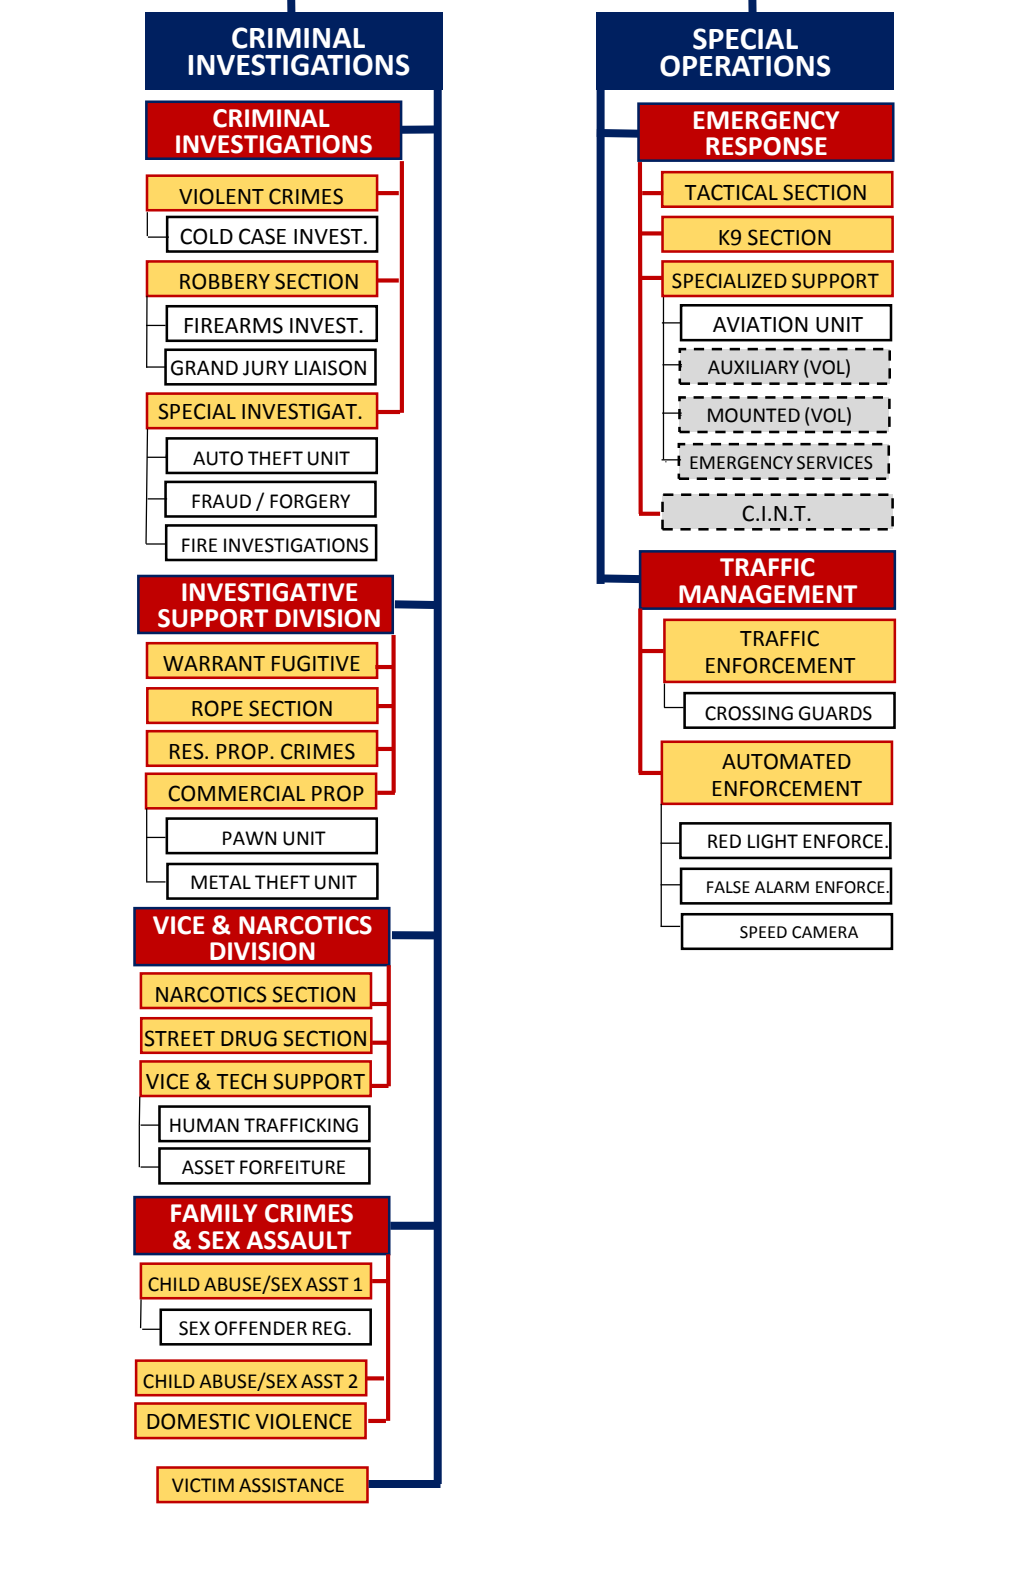

CHIEF OF POLICE

OPERATIONS COMMAND

INVESTIGATIONS & SPECIAL OPERATIONS COMMAND

ADMINISTRATION COMMAND

HOWARD COUNTY POLICE ORGANIZATIONAL STRUCTURE

LEGEND

- COMMAND: UNDER THE DIRECTION OF A DEPUTY CHIEF (MAJOR)
- BUREAU OR DISTRICT: UNDER THE COMMAND OF A CAPTAIN
- DIVISION OR PLATOON: COMMANDED BY A LIEUTENANT OR CIVILIAN MANAGER
- SECTION OR SQUAD: SUPERVISED BY A SERGEANT OR CIVILIAN SUPERVISOR
- UNIT: ORGANIZATIONAL COMPONENT OF A SECTION
- DECENTRALIZED TEAM: NOT A FULL TIME PRIMARY ASSIGNMENT