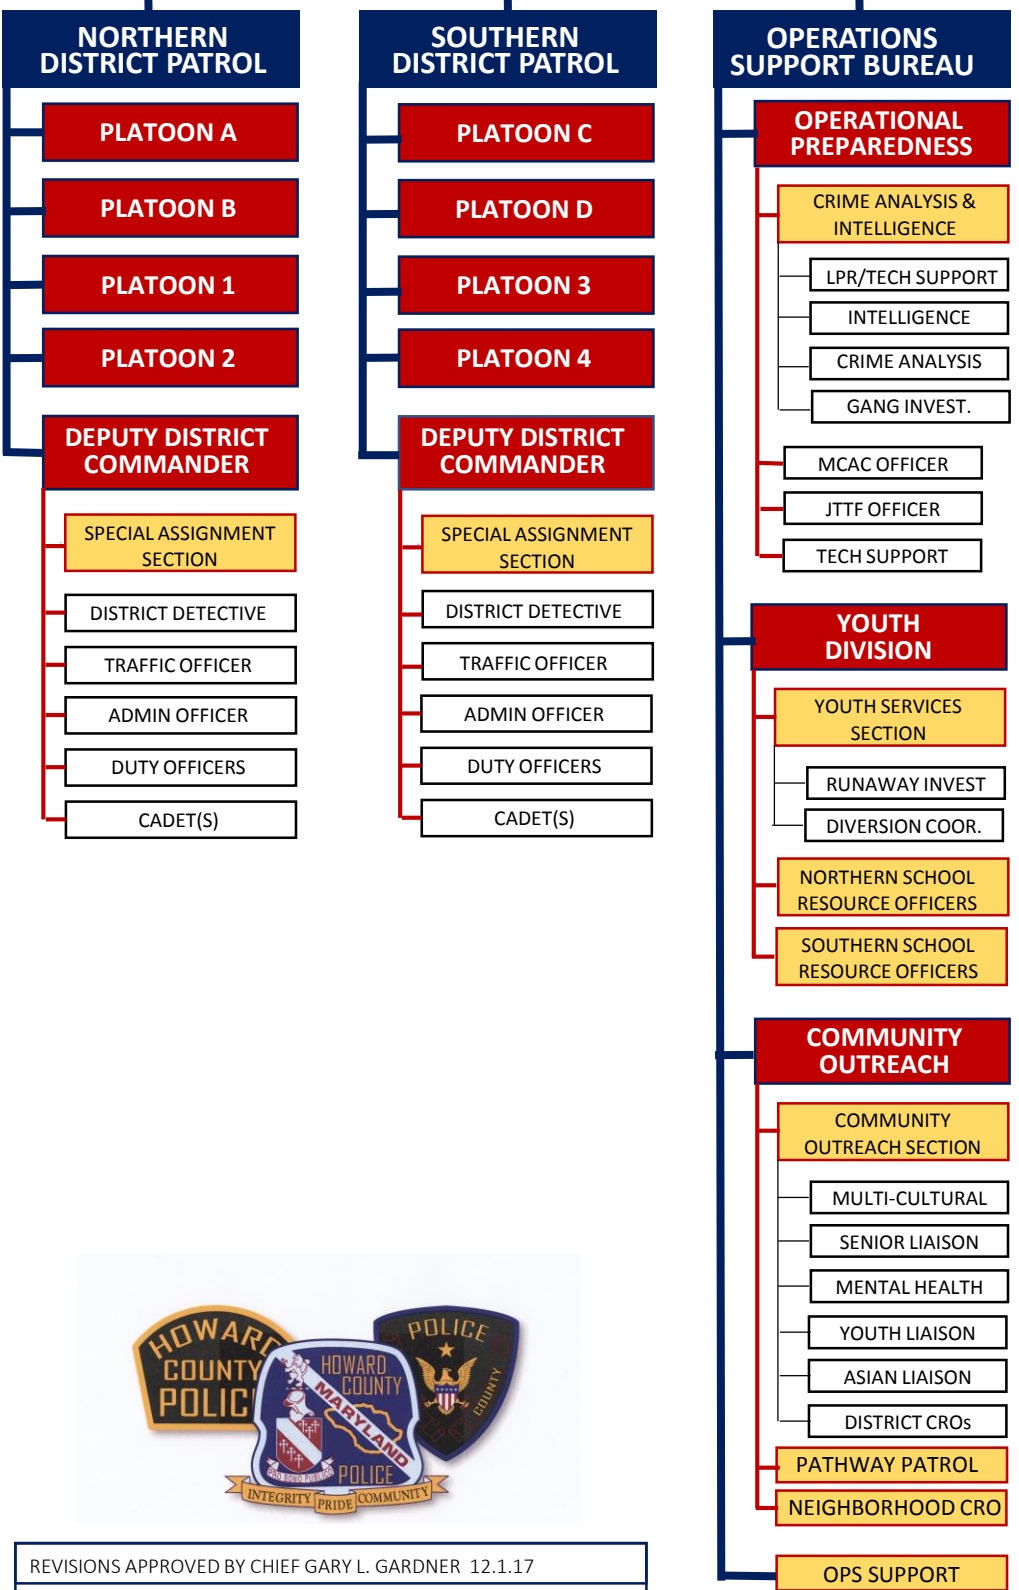

CHIEF OF POLICE

OPERATIONS COMMAND

INVESTIGATIONS & SPECIAL OPERATIONS COMMAND

ADMINISTRATION COMMAND

HOWARD COUNTY POLICE ORGANIZATIONAL STRUCTURE

LEGEND

- COMMAND: UNDER THE DIRECTION OF A DEPUTY CHIEF (MAJOR)
- BUREAU OR DISTRICT: UNDER THE COMMAND OF A CAPTAIN
- DIVISION OR PLATOON: COMMANDED BY A LIEUTENANT OR CIVILIAN MANAGER
- SECTION OR SQUAD: SUPERVISED BY A SERGEANT OR CIVILIAN SUPERVISOR
- UNIT: ORGANIZATIONAL COMPONENT OF A SECTION
- DECENTRALIZED TEAM: NOT A FULL TIME PRIMARY ASSIGNMENT