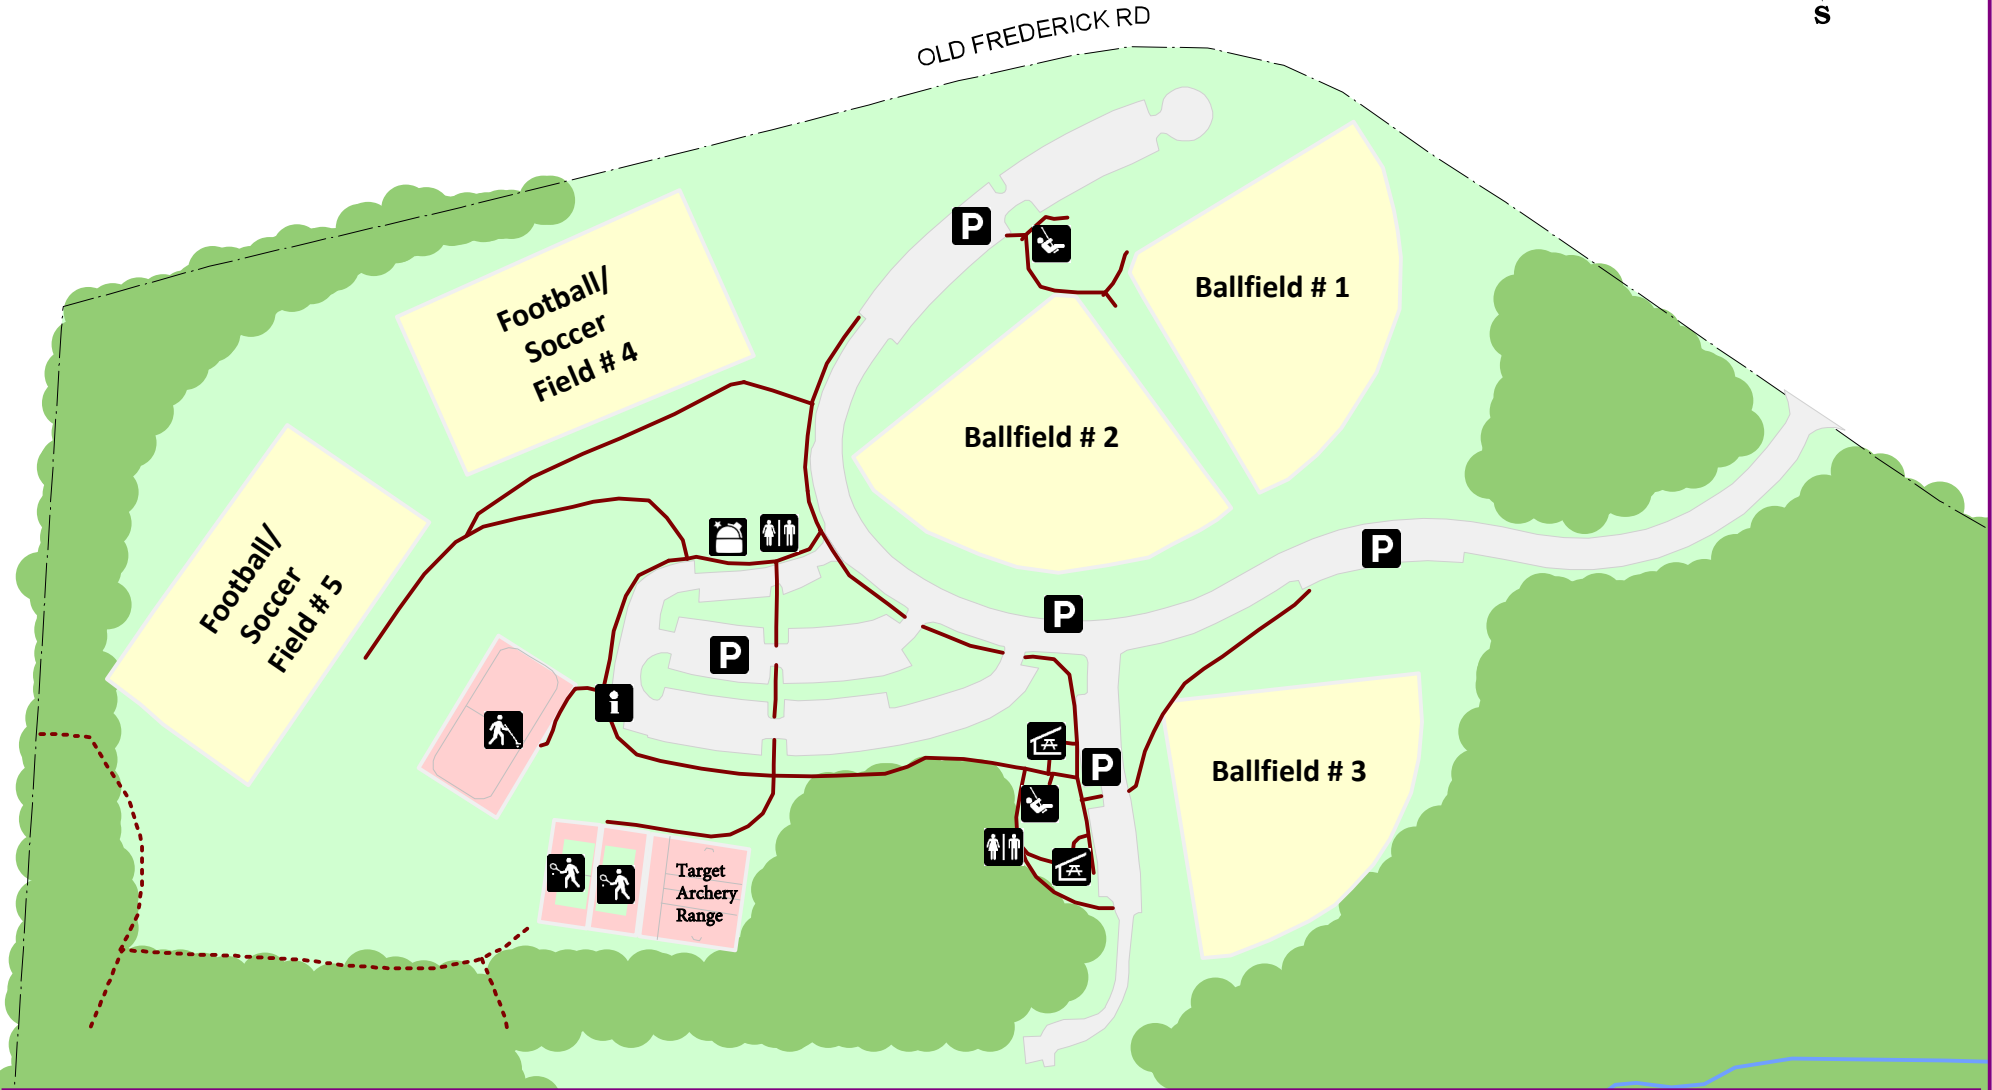

Alpha Ridge Park

	 Hockey Rink	 Parking	 Pathway (paved) - .8 mi	 Trail (mowed) - .2 mi	 Park Boundary
Please Remember to Recycle	 Kiosk	 Restrooms	 Roadway/Car Access	 Courts	 Recreational Area
	 Pavilion (1, 2)	 Tennis Courts	 Streams	 Fields	 Woodlands
	 Playground				

Please Observe all Posted Park Regulations

Scale: 1" = 225' Created: Oct 2015