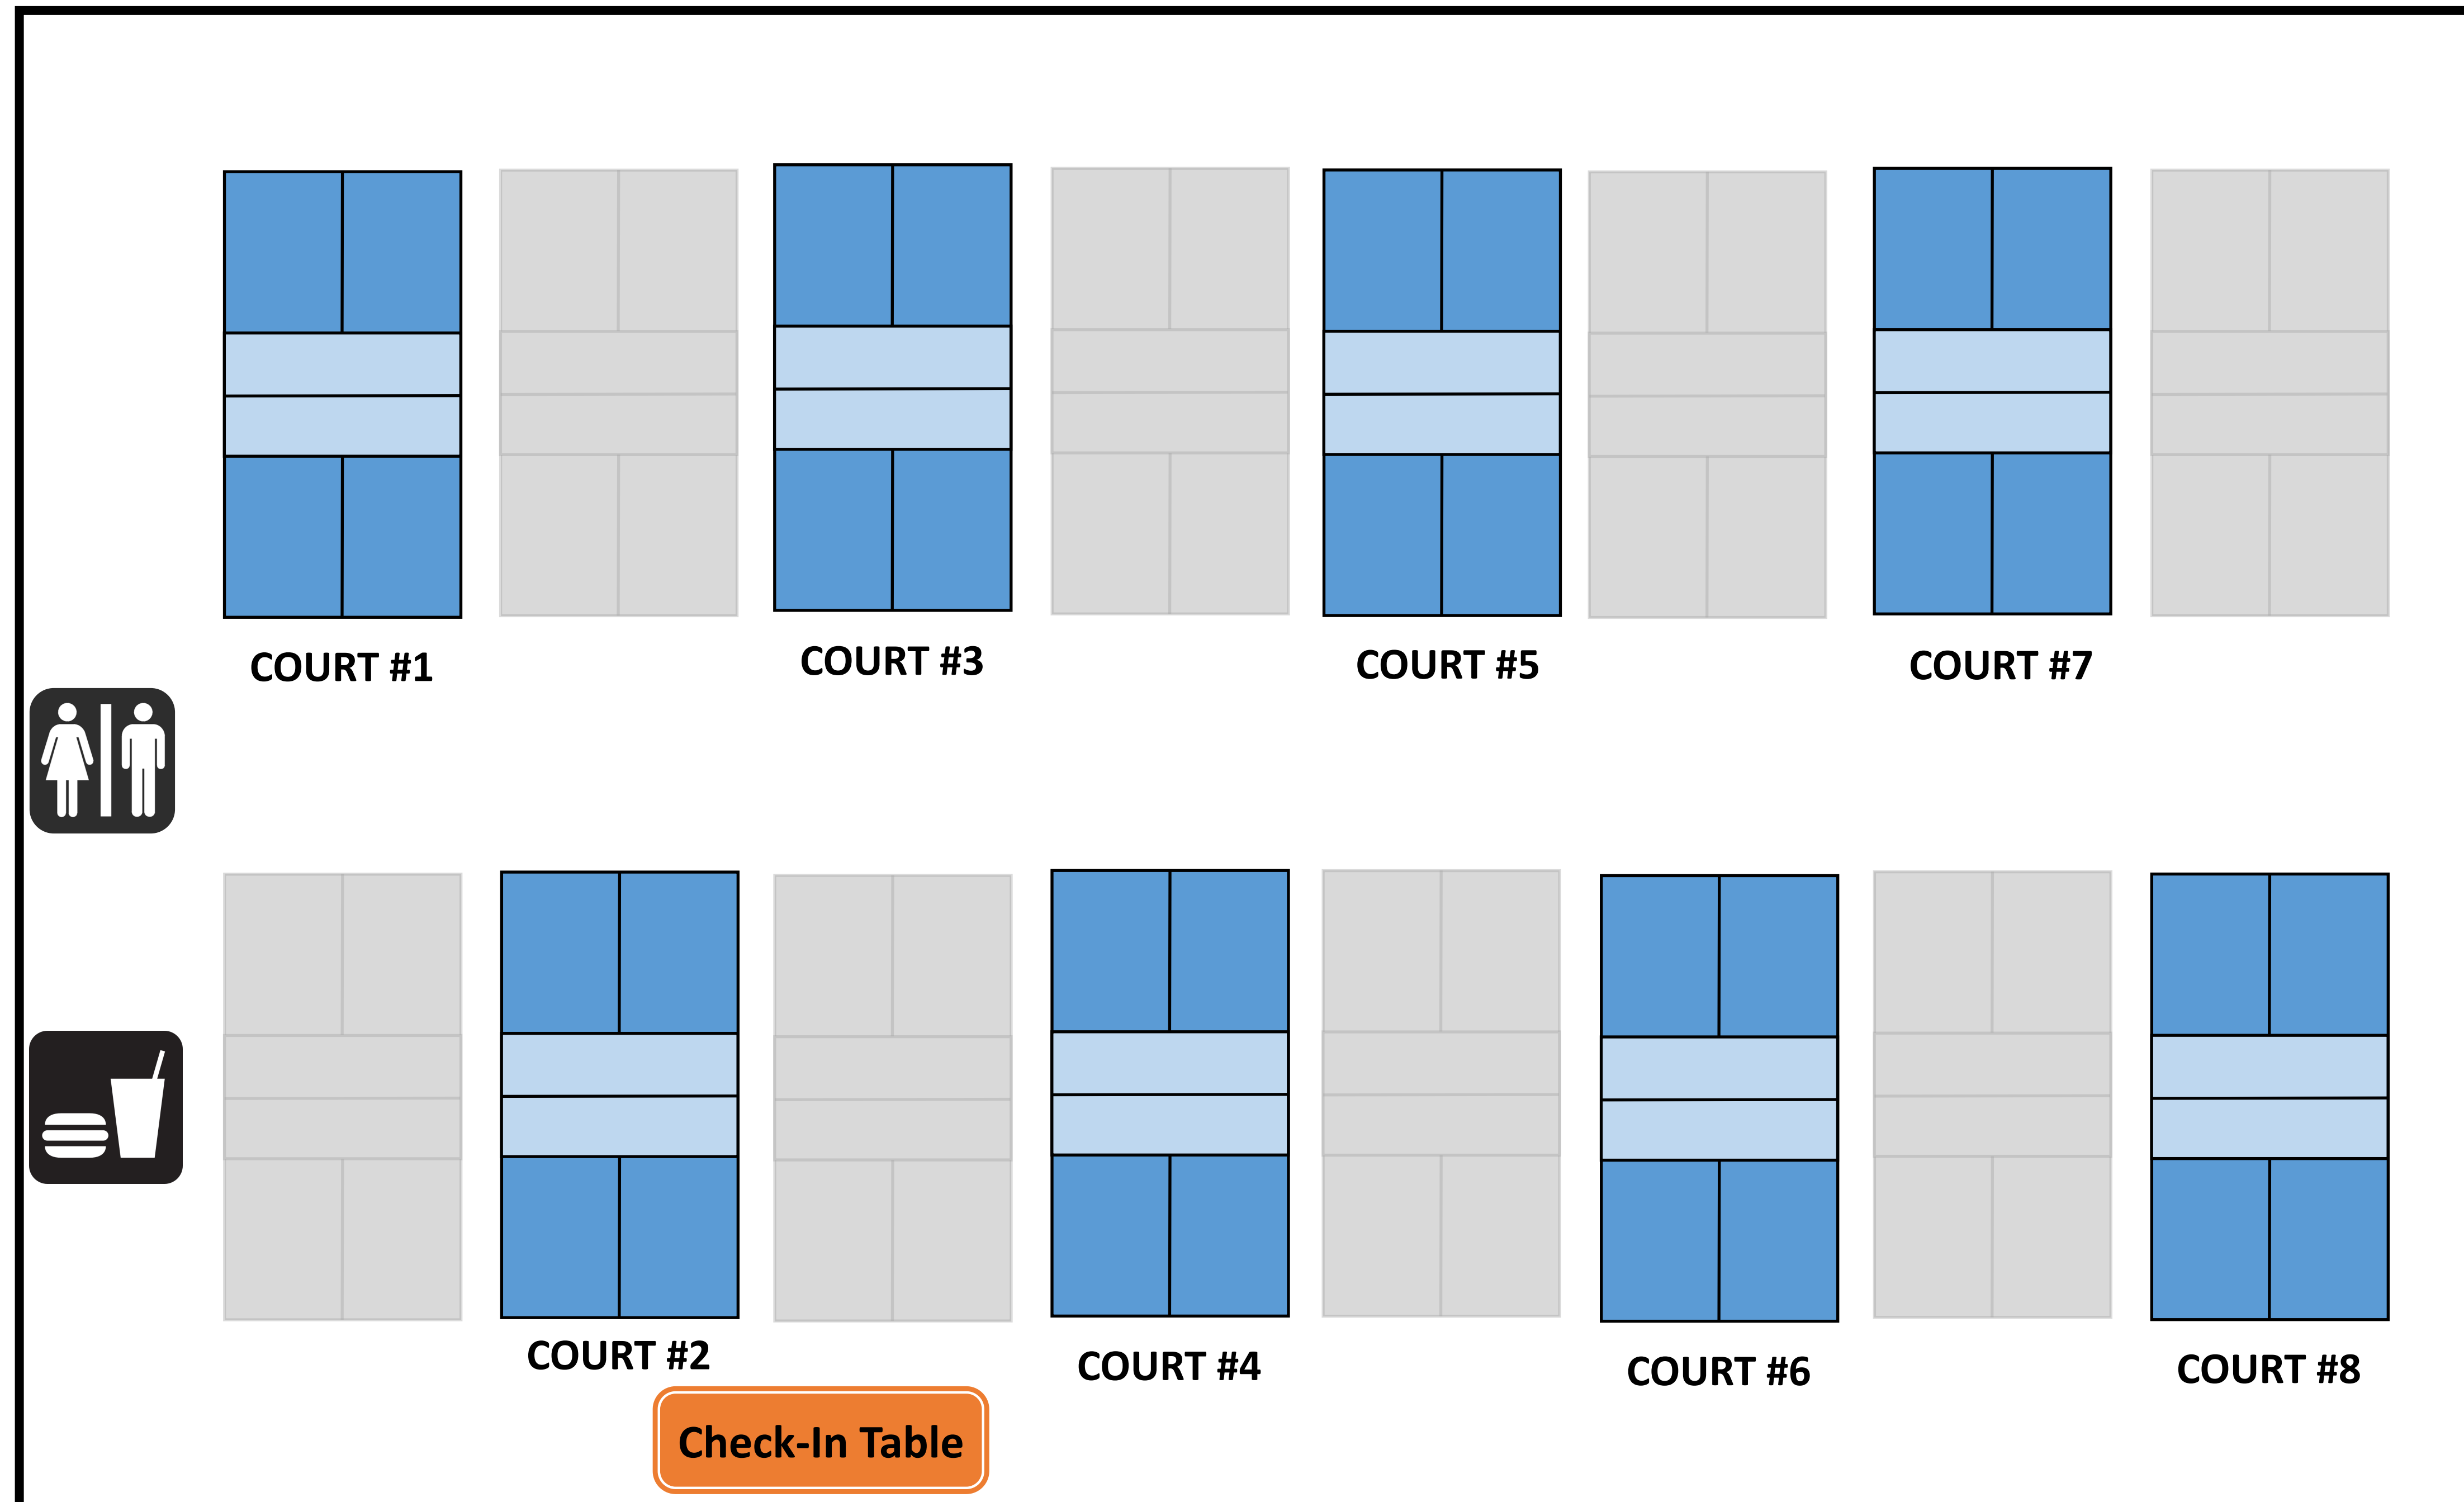

Howard County Recreation and Parks Pickleball Classic Tournament

Meadowbrook Athletic Complex

ENTRANCE