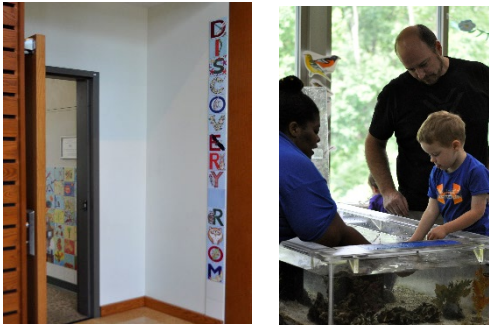

Say hi to animals in our Discovery Room "Touch Tank".

Turn the wheel and mill some grain at the Mill Exhibit.

Discover something new at one of our activity carts.

Open a drawer of discovery to look deeper into our exhibits.

Watch the seasons change as you walk through our forest exhibit.

**30 min
Indoor**

Visit the beaver lodge.

Control a model satellite camera.

Look for birds at the feeders.
This view is from one of our Quiet Areas.