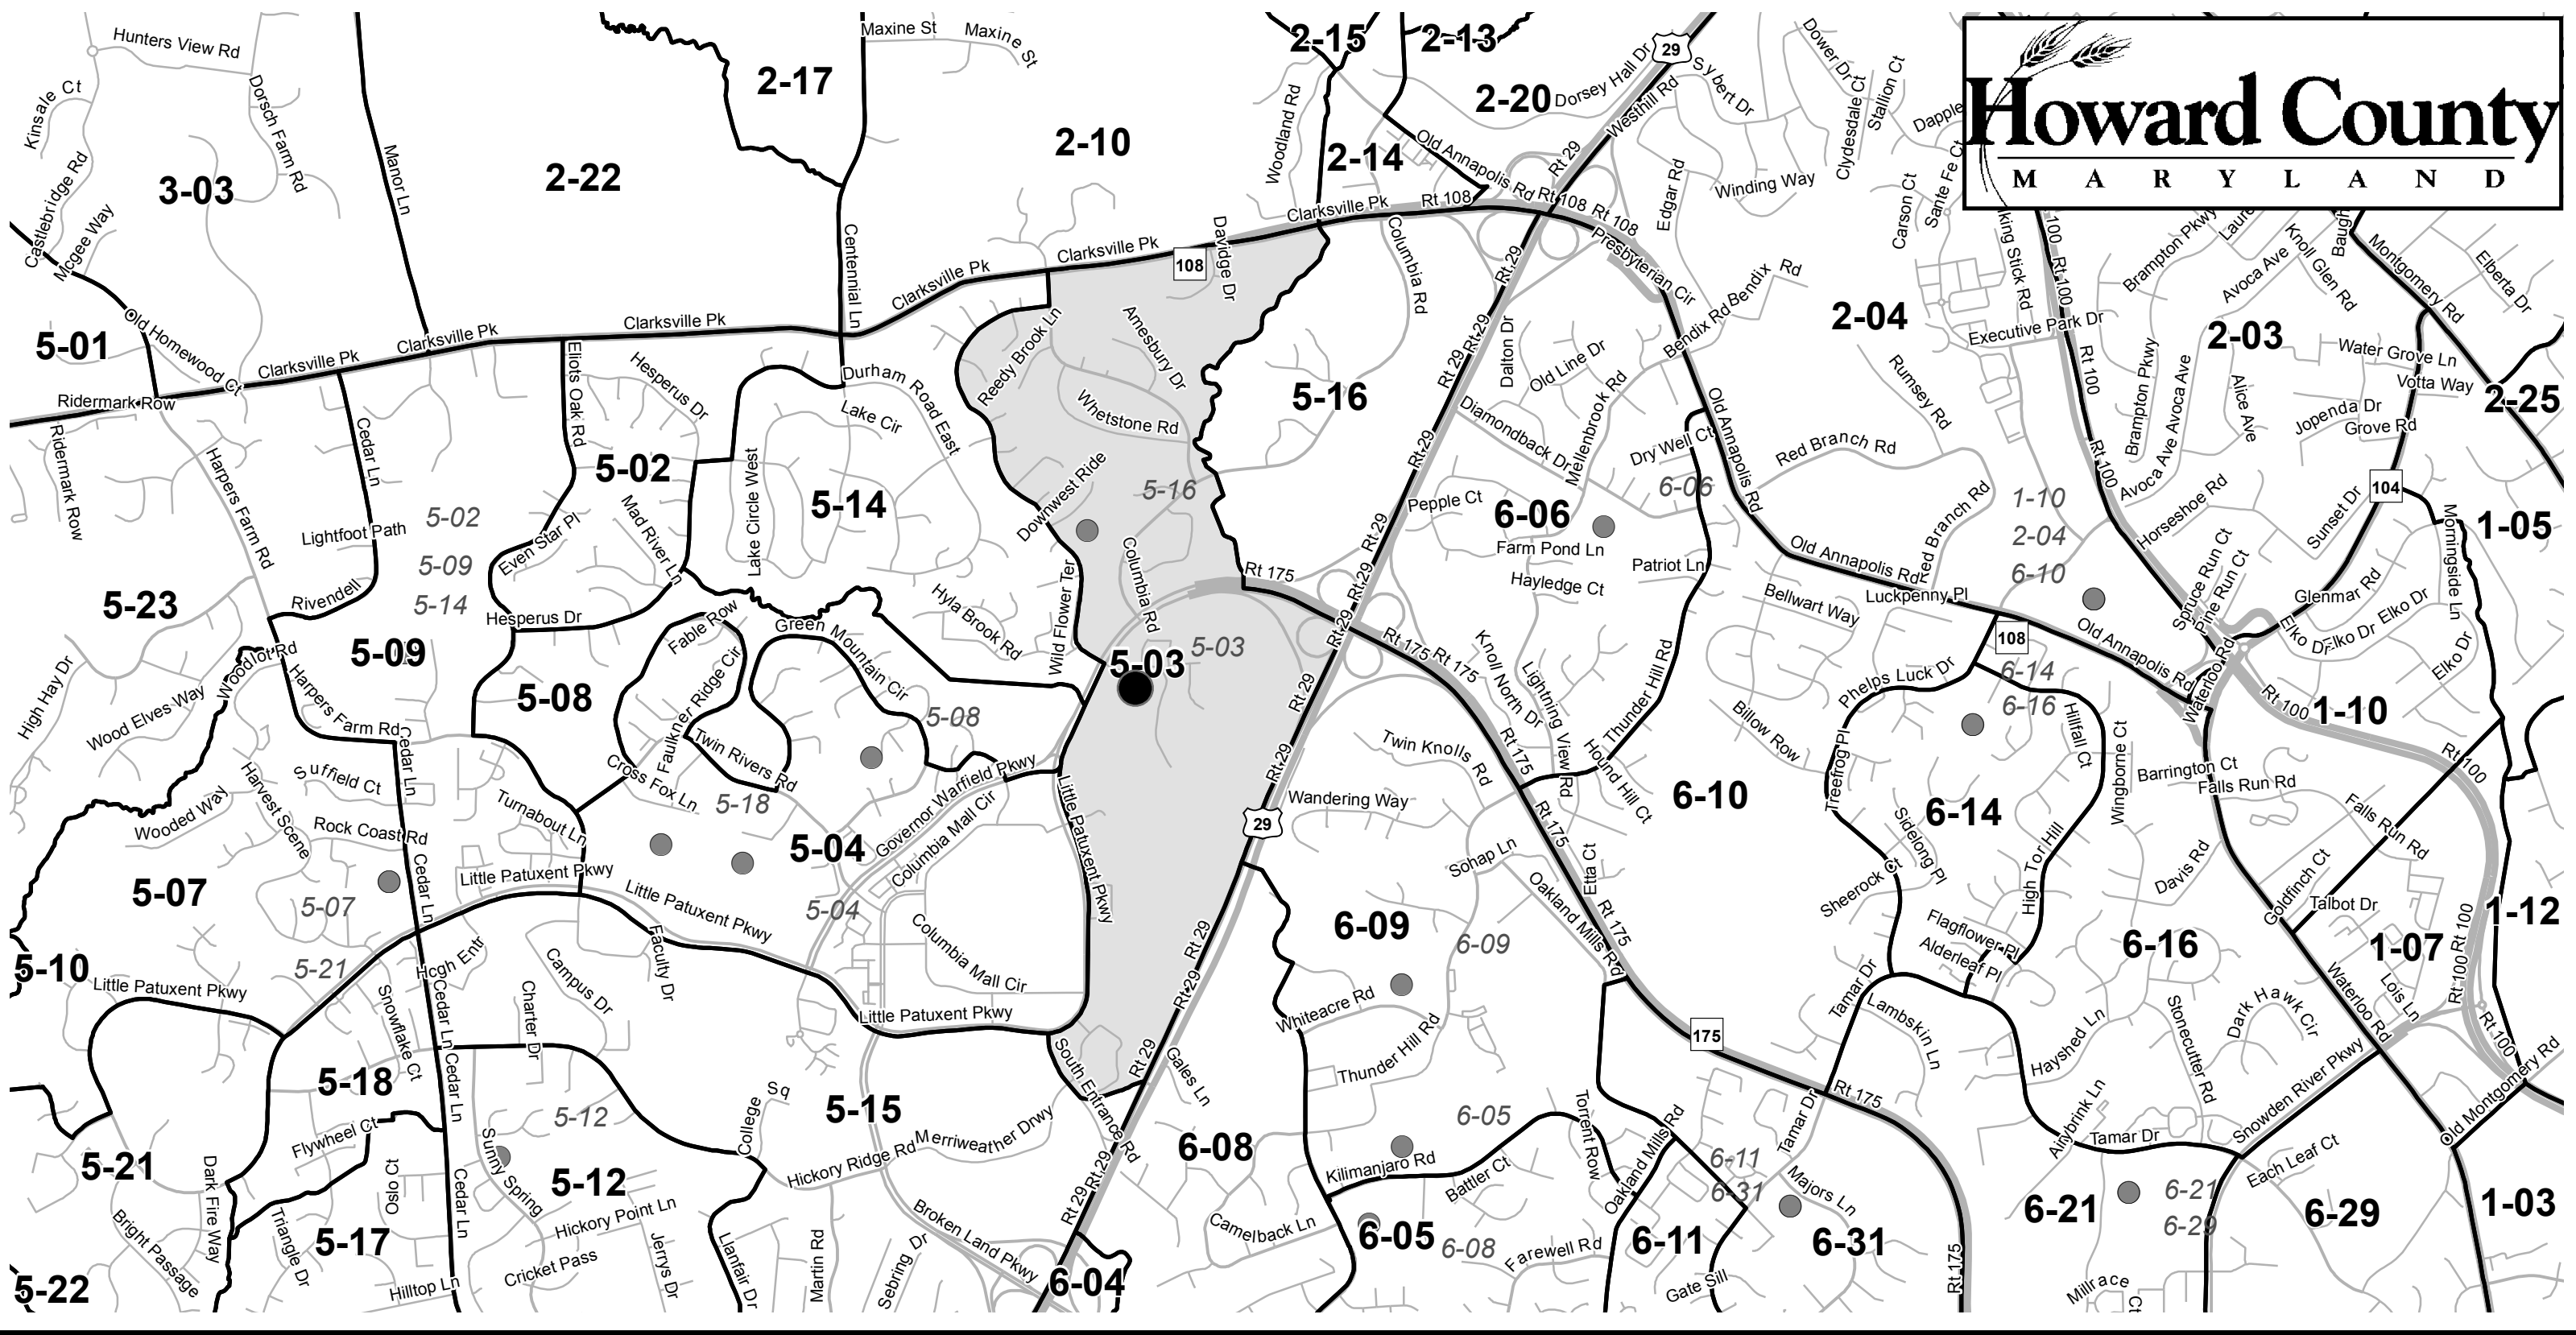

Howard County

M A R Y L A N D

Legend

-  Election Precinct Poll Location
-  Election Precinct
-  Roads

ELECTION PRECINCT

5-03

Polling Location: Vantage House Retirement Center
Room: Auditorium

Polling Address:
5400 Vantage Point Rd
Columbia, MD 21044

Congressional District: 7
Legislative District: 12
Council District: 4

DISCLAIMER
 Howard County, Maryland assumes no responsibility for the accuracy of the map or the information contained herein or derived therefrom. The buyer and/or user assumes all risks and liabilities whatsoever resulting from or arising out of the use of this map. There are no oral agreements or warranties relating to this sale and/or use of this map.

Produced by: Howard County GIS
 Date: March 19, 2014
 Data Source(s): Howard County GIS, Howard County Board of Elections